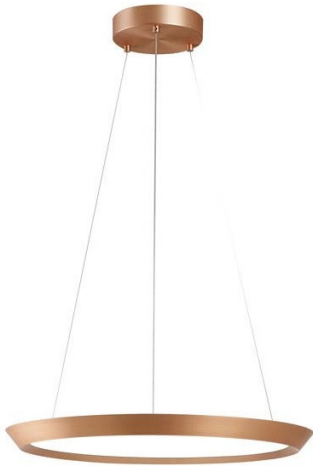

LedsC4

LEDS C4 Saturn 600 LED Suspension

LA5325

SOURCE: <https://www.davidvillagelighting.co.uk/product/LEDS-C4-Saturn-600-LED-Suspension/18816>

PRODUCT DESCRIPTION

LEDS C4 Saturn 600.

Materials - Material - diffuser polystyrene / Steel

PRODUCT SPECIFICATION

Light Source: 40W, 2700K, 1400lumens

IP Code: 20

For all sales and technical enquiries, please contact:

+44 (0)114 263 4266

info@davidvillagelighting.co.uk

www.davidvillagelighting.co.uk