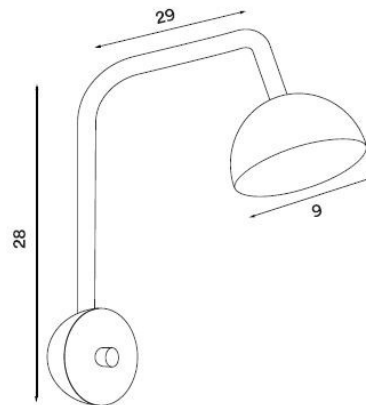

Design duo Morten & Jonas created the Blush Wall Light for Northern. Subtle curves and contours shape the lamp, giving it a clean and elegant profile. The arm is flexible, allowing you to direct its lighting where required. The direct lighting from the wall light makes it perfect for task lighting above a desk or used as a reading light when installed by a bedside. The lamp is made from enamelled steel and silicone, giving it a durable exterior, and is finished in three bold finishes: Pink, Black, and White. The inside of the shade is solid white, which optimises light reflection.

The Blush Wall Light is part of [The Blush Collection](#) which includes a pendant and a rail pendant. These can be displayed together to create a contemporary display throughout your home. The Blush Wall Light can be installed individually or as multiples in either domestic or commercial settings. The practical and aesthetically pleasing design make it an ideal lighting solution for a range of spaces.

PRODUCT SPECIFICATION

Light Source: 6W, 3000K, 550 Lumens

IP Code: 20

Dimming: Integrated dimmer on product.

Dimensions: Height: 28cm
Depth: 29cm
Shade: Ø9cm
Cable Length: 200cm

For all sales and technical enquiries, please contact: