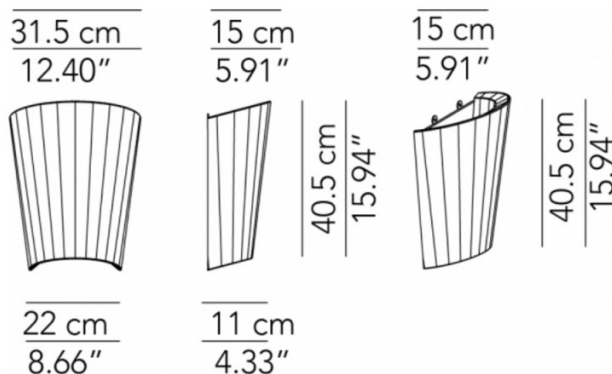

## PRODUCT SPECIFICATION

**Light Source:** 2 x Max 42W E27 (Excluded)

**IP Code:** 20

**Dimming:** Dimmable via mains phase dimming.

**Dimensions:** Width: 31.5cm  
Height: 40.5cm  
Depth: 11cm

**For all sales and technical enquiries, please contact:**