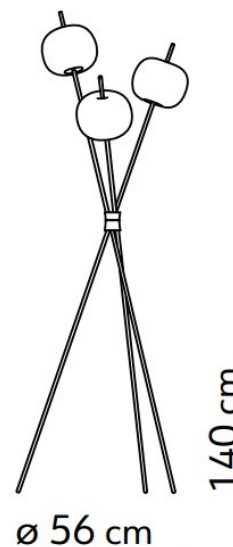

The KDLN Kushi floor lamp was inspired by Japanese cuisine and features three metal rods that appear to skewer three opal glass diffusers. Kushi, meaning skewer in Japanese, is a delicate and intricate design that uses intertwined metal rods that come in a selection of colours. The rods are available in a black, copper, or brass finish that gives this floor lamp an elegant touch.

This Kushi floor lamp is also LED integrated, making the light energy-efficient and environmentally friendly. These long-lasting light sources are also dimmable via the in-line dimmer located on the cable. This dimmable feature allows you to create the perfect atmosphere in your home and set this lamp to the ideal lumen output. Place this floor lamp in a living space, bedroom or dining space for an elegant and stunning addition to your interior.

PRODUCT SPECIFICATION

Light Source: 3 x 4.6W, 2700K, 1900 Lumens

IP Code: 20

Dimming: In line dimmer included on cable.

Dimensions: Ø56cm
Height: 140cm
Cable Length: 177cm

For all sales and technical enquiries, please contact: