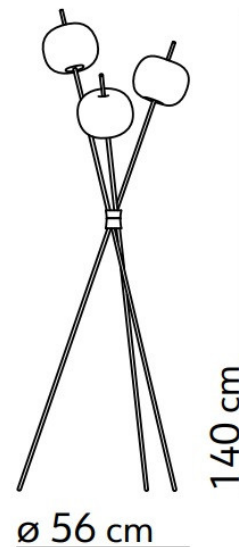

kdln

KDLN Kushi LED Floor Lamp

LA3050/F

SOURCE: <https://www.davidvillagelighting.co.uk/product/kdln-kushi-led-floor-lamp/18711>

PRODUCT DESCRIPTION

Designer: Alberto Saggia & Valerio Sommella

KDLN Kushi LED Floor Lamp

The KDLN Kushi floor lamp was inspired by Japanese cuisine and features three metal rods that appear to skewer three opal glass diffusers. Kushi, meaning skewer in Japanese, is a delicate and intricate design that uses intertwined metal rods that come in a selection of colours. The rods are available in a black, copper, or brass finish that gives this floor lamp an elegant touch.

PRODUCT SPECIFICATION

- Light Source:** 3 x 4.6W, 2700K, 1900 Lumens
- IP Code:** 20
- Dimming:** In line dimmer included on cable.
- Dimensions:** Ø56cm
Height: 140cm
Cable Length: 177cm

For all sales and technical enquiries, please contact: