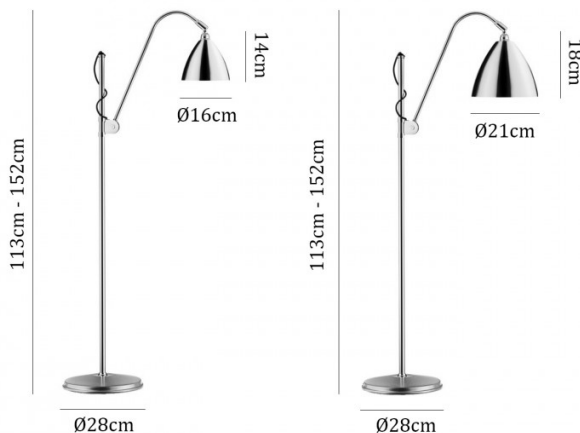

For all sales and technical enquiries,
please contact:

+44 (0)114 263 4266

info@davidvillagelighting.co.uk

www.davidvillagelighting.co.uk