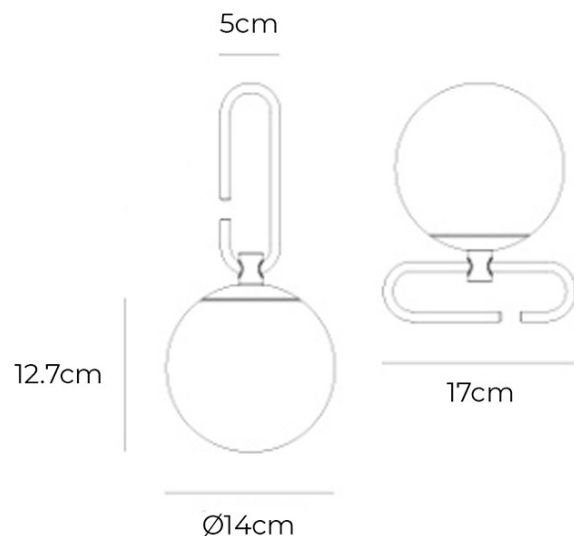

## PRODUCT SPECIFICATION

**Light Source:** 1 x Max 5W E14 LED (Excluded)

**IP Code:** 20

**Dimming:** In-line on-off switch included on cable.

**Dimensions:** Diffuser: Ø14cm  
Height: 12.7cm  
Width: 17cm