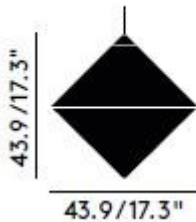

Material: Stainless Steel

IP Code: 20

Dimming: Non-dimmable

Dimensions:

Cable Length: 250cm/ 78.7in

Width: 43.9cm/17.3in

Height: 43.9cm/17.3in

Colour: Silver