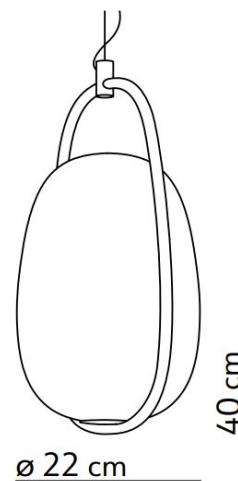

Place this lamp above a dining table, bedside or in a cosy corner of your home. The warming light this Lanna suspension emits is soft and soothing whilst also highly functional.

**PRODUCT SPECIFICATION**

**Light Source:** 1 x Max 20W E27 (excluded)

**IP Code:** 20

**Dimming:** Dimmable via mains phase dimming.

**Dimensions:** Ø22cm  
Height: 40cm  
Ceiling Canopy: Ø12.5cm  
Cable Length: 180cm

**For all sales and technical enquiries, please contact:**