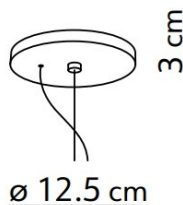

**Light Source:** 1 x Max 20W E27 (excluded)

**IP Code:** 20

**Dimming:** Dimmable via mains phase dimming.

**Dimensions:** Ø22cm  
Height: 40cm  
Ceiling Canopy: Ø12.5cm  
Cable Length: 180cm

**For all sales and technical enquiries, please contact:**