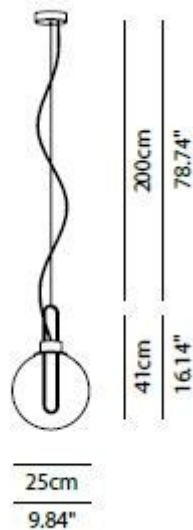

Modoluce Orb 40 LED suspension

LA5187

SOURCE: <https://www.davidvillagelighting.co.uk/product/modoluce-orb-40-led-suspension/18621>

Modoluce Orb 40 suspension.

Single suspension or on cluster compositions. Globe diffuser in smoked PMMA and painted metal structure.

Also available with a chrome, copper or brass structure. Dimmable version also available.

Please contact us for more details.

IP Code: 20

Dimming: Non-dimmable

Colour: White

Black

David Village Lighting

For all sales and technical enquiries, please contact: