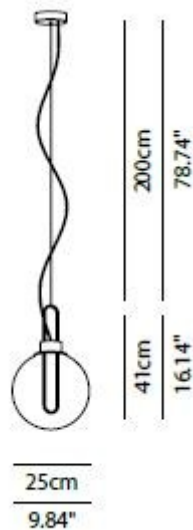

Modoluce Orb 25 LED suspension

LA5186

SOURCE: <https://www.davidvillagelighting.co.uk/product/modoluce-orb-25-led-suspension/18620>

modo
LUCE

Modoluce Orb 25 suspension.

Single suspension or on cluster compositions. Globe diffuser in smoked PMMA and painted metal structure.

Also available with a chrome, copper or brass structure. Dimmable version also available.

Please contact us for more details.

IP Code: 20

Dimming: Non-dimmable

Colour: White

Black

David
Village
Lighting

For all sales and technical enquiries, please contact: