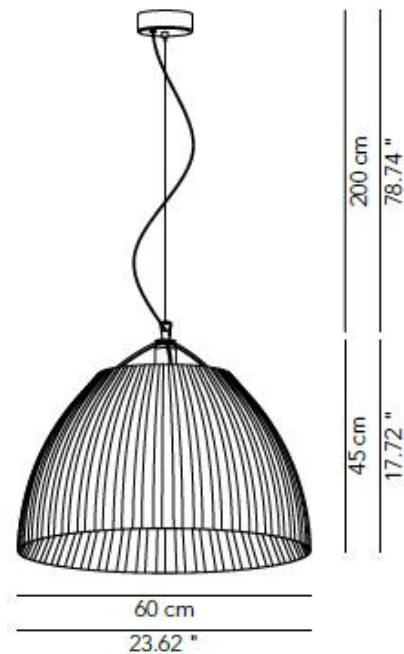

Modoluce Olivia Large Suspension

LA5185

SOURCE: <https://www.davidvillagelighting.co.uk/product/Modoluce-Olivia-Large-Suspension/18619>

PRODUCT DESCRIPTION

Modoluce Olivia Large Suspension

Black structure with Plisse Fabric. **Please confirm when ordering what fabric colour you would like.** Chrome, copper and brass structures also available. Shades with two different colours of fabric available. Also available as a ceiling version. **Please contact us for more details.**

PRODUCT SPECIFICATION

- Light Source:** 1 x Max 70W E27 (excluded)
- IP Code:** 20
- Dimming:** Dimmable via main phase dimming.

For all sales and technical enquiries, please contact:

+44 (0)114 263 4266