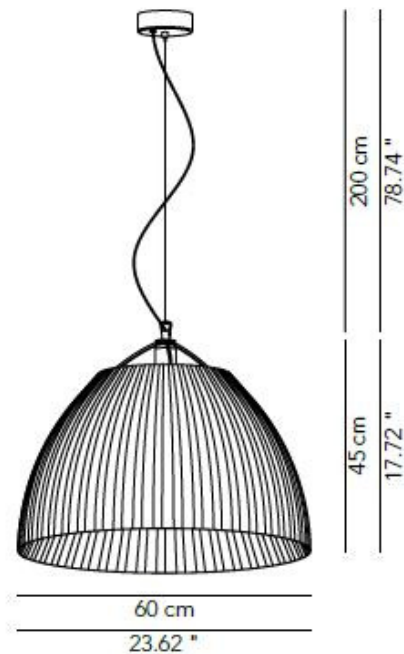

For all sales and technical enquiries, please contact:

+44 (0)114 263 4266

info@davidvillagelighting.co.uk

www.davidvillagelighting.co.uk