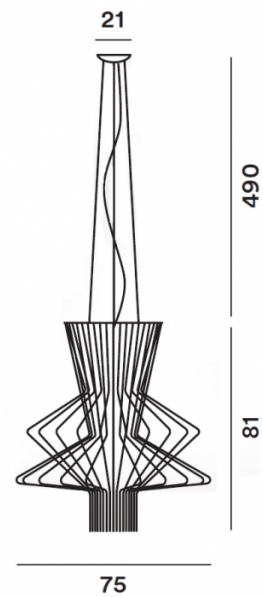

FOSCARINI

**Foscarini Allegro Ritmico LED
Pendant**

LA8168/LED

SOURCE: <https://www.davidvillagelighting.co.uk/product/Foscarini-Allegro-Ritmico-LED-Pendant/18596>

PRODUCT DESCRIPTION

Designer: Atelier Oi

**Foscarini Allegro Ritmico LED
Pendant Light**

The Allegro Ritmico LED pendant is an intriguing and captivating light constructed by aluminium rods, manipulated to create a unique shape. The special character of the lampshade is matched by its functionality as it is fitted with two integrated LED light sources to produce both upward and downward-directed light. The upper light casts a glow which creates ambience, whereas the downward light is wonderful to use as a spotlight which can be used to put over tables and surfaces or as a feature light to illuminate the whole room.

The size of the Allegro Ritmico LED pendant light makes it wonderful for bigger spaces and for high ceilings, suitable for dining areas, reception areas and many more in commercial and domestic settings. This pendant can be used alone, in rows or in clusters either using multiple of this pendant light or with others from the [Foscarini Allegro collection](#). For a pendant in a smaller size for smaller spaces using the same design and aesthetic, check out the [Foscarini Allegretto collection](#) online now.

PRODUCT SPECIFICATION

- Light Source:** 51W, 3000K, 5684 Lumens
- IP Code:** 20
- Dimming:** Dimmable via Dali dimming systems or Push to make/switch dimming. Please consult your electrician, additional wiring may be required on-site.
- Dimensions:** Shade: Ø74.5cm
Shade Height: 81cm
Ceiling Rose: Ø21cm
Cable Length: 490cm