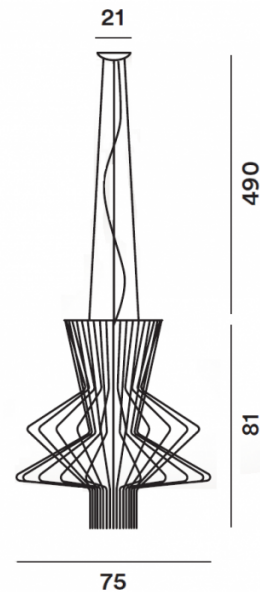

**FOSCARINI**

**Foscarini Allegro Ritmico LED  
Pendant**

LA8168/LED

SOURCE: <https://www.davidvillagelighting.co.uk/product/Foscarini-Allegro-Ritmico-LED-Pendant/18596>

**PRODUCT DESCRIPTION**

Designer: Atelier Oi

**Foscarini Allegro Ritmico LED  
Pendant Light**

The Allegro Ritmico LED pendant is an intriguing and captivating light constructed by aluminium rods, manipulated to create a unique shape. The special character of the lampshade is matched by its functionality as it is fitted with two integrated LED light sources to produce both upward and downward-directed light. The upper light casts a glow which creates ambience, whereas the downward light is wonderful to use as a spotlight which can be used to put over tables and surfaces or as a feature light to illuminate the whole room.

**PRODUCT SPECIFICATION**

- Light Source:** 51W, 3000K, 5684 Lumens
- IP Code:** 20
- Dimming:** Dimmable via Dali dimming systems or Push to make/switch dimming. Please consult your electrician, additional wiring may be required on-site.
- Dimensions:** Shade: Ø75cm  
Shade Height: 81cm  
Ceiling Rose: Ø21cm  
Cable Length: 490cm