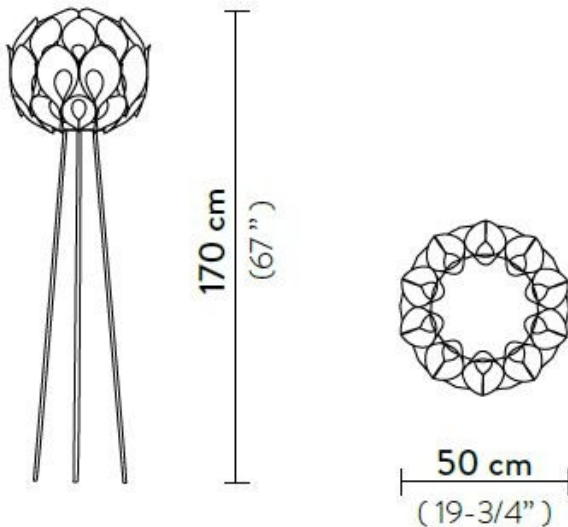

Dimensions:

Ø 50 cm x h. 170 cm

Colour: Gold

Silver

Copper

Pewter

David  
Village  
Lighting

For all sales and technical enquiries,  
please contact: