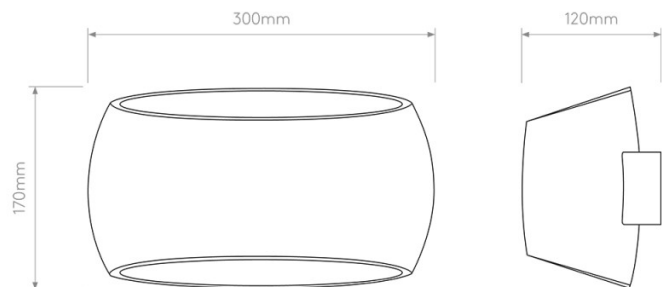

astro

Astro Aria 300 Wall Light

LA5125

SOURCE: <https://www.davidvillagelighting.co.uk/product/Astro-Aria-300-Wall-Light/18533>

PRODUCT DESCRIPTION

Designer: Astro Design Team

Astro Aria 300 Wall Light

A beautiful wall light, part of the Aria collection, the Aria 300 with 30 cm length. The Aria 300 is made of plaster, which can be painted over. The wall light is dimmable when used with a compatible, dimmable light source.

PRODUCT SPECIFICATION

- Light Source:** 1 x Max 12W E27/ES (Excluded)
- IP Code:** 20
- Dimming:** Dimmable via mains phase dimming.
- Dimensions:** Height: 17cm
Width: 30cm
Depth: 12cm

For all sales and technical enquiries, please contact: