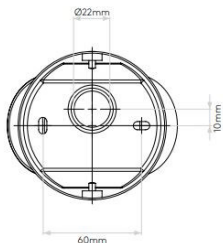

IP Code: 44

Dimming: Dimmable via mains phase dimming.

Dimensions:

Depth: 151mm

Diameter: 90mm

Colour: Polished chrome

White

For all sales and technical enquiries, please contact:
+44 (0)114 263 4266
info@davidvillagelighting.co.uk
www.davidvillagelighting.co.uk