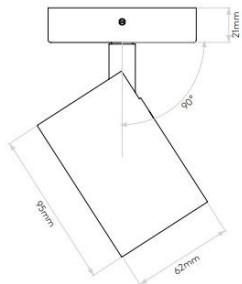

IP Code: 44

Dimming: Dimmable via mains phase dimming.

Dimensions:

Depth: 151mm

Diameter: 90mm

Colour: Polished chrome

White

For all sales and technical enquiries, please contact:
+44 (0)114 263 4266
info@davidvillagelighting.co.uk
www.davidvillagelighting.co.uk