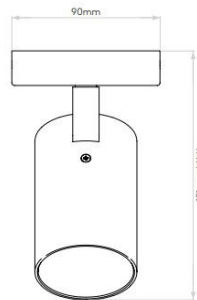

Astro Aqua Single Wall/Ceiling Light

LA5121

SOURCE: <https://www.davidvillagelighting.co.uk/product/astro-aqua-single-wallceiling-light/18529>

astro

Astro Aqua Single Wall/Ceiling Light

The single spotlight in the Aqua collection, the Aqua Single spotlight is available in a matt white or polished chrome finish. The spotlight can tilt at up to 90°. You can mount the Aqua Single on the wall or the ceiling, an IP44 means its suitable for bathroom installation, zones 2 and 3. The spotlight is dimmable when using a compatible, dimmable light source.

IP Code: 44

Dimming: Dimmable via mains phase dimming.

Dimensions:

Depth: 151mm

Diameter: 90mm

Colour: Polished chrome

White

For all sales and technical enquiries, please contact:
+44 (0)114 263 4266
info@davidvillagelighting.co.uk
www.davidvillagelighting.co.uk