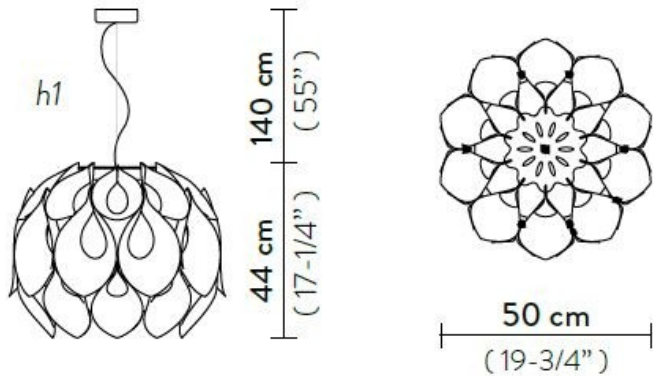

Dimensions:

Ø 50 cm x h. 44 cm

Maximum cable length: 140 cm

Colour: Blue

White

Purple

h1: maximum cable length

David  
Village  
Lighting