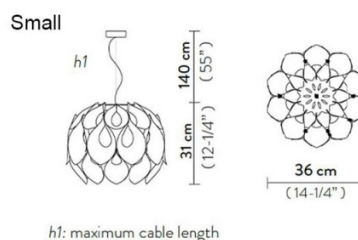

PRODUCT SPECIFICATION

Light Source: 3 x Max 12W E27 LED (excluded)

IP Code: 20

Dimming: Dimmable via mains phase dimming.

Dimensions: Large:
Ø50cm
Height: 44 cm

Maximum Cable Length: 140cm

For all sales and technical enquiries, please contact: