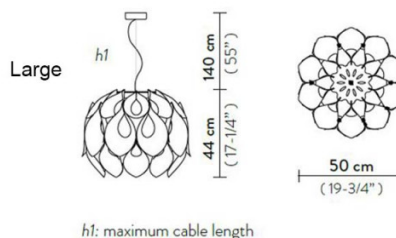

PRODUCT SPECIFICATION

Light Source: 3 x Max 12W E27 LED (excluded)

IP Code: 20

Dimming: Dimmable via mains phase dimming.

Dimensions: Large:
Ø50cm
Height: 44 cm

Maximum Cable Length: 140cm

For all sales and technical enquiries, please contact: