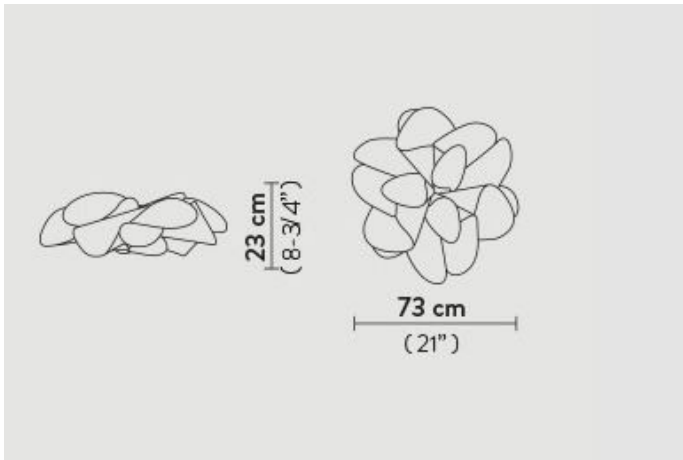

Slamp Étoile Ceiling/Wall LED

LA5111

SOURCE: <https://www.davidvillagelighting.co.uk/product/slamp-toile-ceilingwall-led/18516>

SLAMP® THE LEADING LIGHT

Slamp Étoile Ceiling/Wall.

Étoile's name was inspired by the world of classical dance. Its sublime weightlessness and elegance are due to the materials that spread the light throughout, from the heart to its edges. Étoile's theatrical, energetic explosion comes from the balance of Lentiflex® asymmetries, and is available in two sizes, both perfectly fit for any domestic or public environment.

IP Code: 20

Dimming: Dimmable via trailing edge

Dimensions:

Ø 73 cm x H 23 cm

Colour: Prisma

David
Village
Lighting

For all sales and technical enquiries,
please contact:

+44 (0)114 263 4266