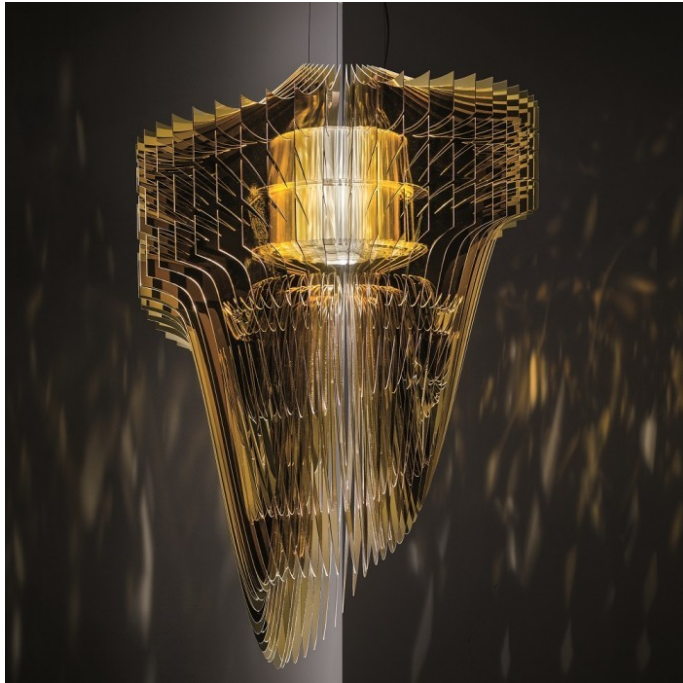

Slamp Aria Gold Suspension LED - Large

LA5100/L

SOURCE: <https://www.davidvillagelighting.co.uk/product/slamp-aria-gold-suspension-led---large/18493>

SLAMP®

THE LEADING LIGHT

Slamp Aria Gold Suspension - Large.

Zaha Hadid's luminous architecture is visionary, fluid and dynamic, infusing the revolutionary and iconic semantics of the celebrated architect into domestic and public interiors; the result is the harmonization of beings and their surrounding spaces. From the new metallized Gold (50, 60 and 70 cm), the original version with shaded black edges (Ø90 cm), to the ethereal transparent, polycarbonate versions, Hadid's masterpieces consist of 50 "arms", each diverse from the others, radiating around a voluminous LED source.

IP Code: 20

Dimensions:

Ø 70 cm x H 115 cm

Maximum cable length: 140 cm

Colour: Gold

h1: maximum cable length

David
Village
Lighting

For all sales and technical enquiries,
please contact: