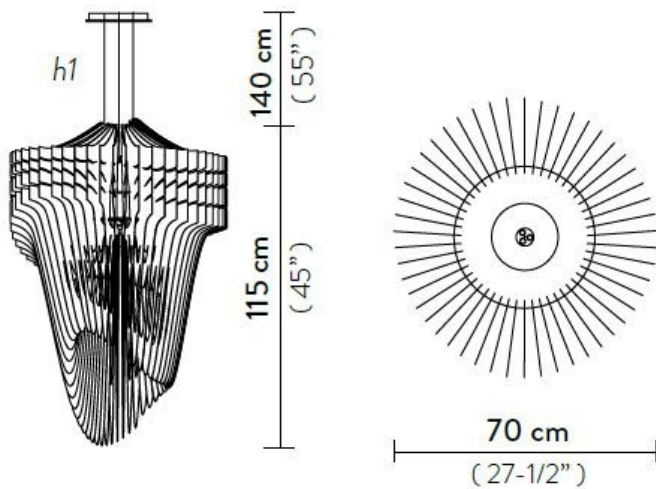

Zaha Hadid's luminous architecture is visionary, fluid and dynamic, infusing the revolutionary and iconic semantics of the celebrated architect into domestic and public interiors; the result is the harmonization of beings and their surrounding spaces. From the new metallized Gold (50, 60 and 70 cm), the original version with shaded black edges (Ø90 cm), to the ethereal transparent, polycarbonate versions, Hadid's masterpieces consist of 50 "arms", each diverse from the others, radiating around a voluminous LED source.

IP Code: 20

Dimensions:

Ø 70 cm x H 115 cm

Maximum cable length: 140 cm

Colour: Gold

h1: maximum cable length

David
Village
Lighting

For all sales and technical enquiries,
please contact: