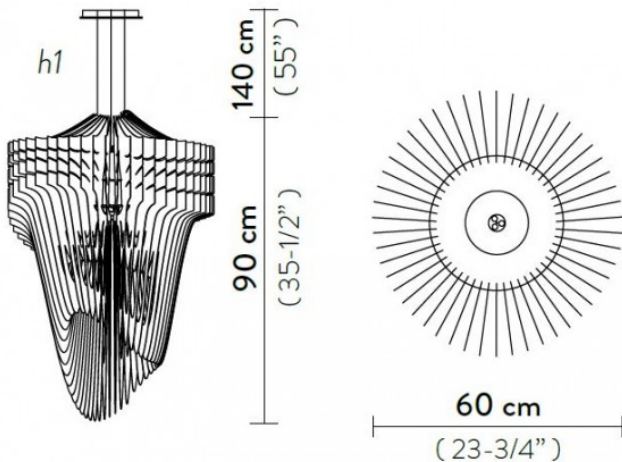

## SLAMP®

THE LEADING LIGHT

Slamp Aria Gold Suspension - Medium.

**Zaha Hadid's** luminous architecture is visionary, fluid and dynamic, infusing the revolutionary and iconic semantics of the celebrated architect into domestic and public interiors; the result is the harmonization of beings and their surrounding spaces. From the new metallized Gold (50, 60 and 70 cm), the original version with shaded black edges (Ø90 cm), to the ethereal transparent, polycarbonate versions, Hadid's masterpieces consist of 50 "arms", each diverse from the others, radiating around a voluminous LED source.

IP Code: 20

Dimensions:

Ø 60 cm x H 90 cm

Maximum cable length: 140 cm

Colour: Gold

*h1*: maximum cable length