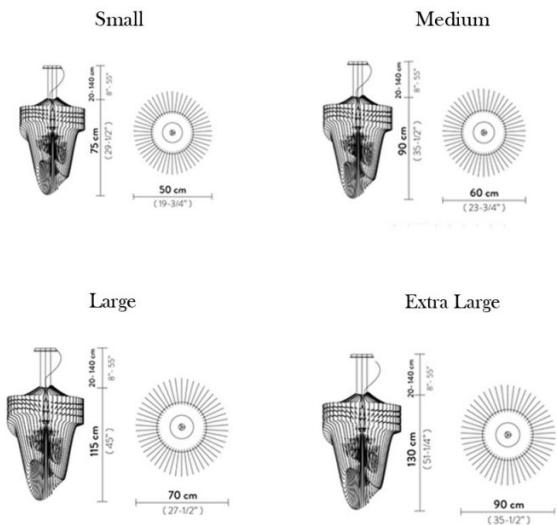

Slamp Aria Transparent LED Suspension

LA5099/TS

SOURCE: <https://www.davidvillagelighting.co.uk/product/Slamp-Aria-Transparent-LED-Suspension/18488>

PRODUCT DESCRIPTION

Designer: Zaha Hadid

Slamp Aria Transparent LED Suspension

Designed by Zaha Hadid, the Aria Transparent LED Suspension is fluid and dynamic. This beautiful and lavish lighting design consists of 50 layers of patented Cristalflex panels, suspended from a round canopy by three cables. These panels are arranged around an LED light source and each is completely unique and different from the next. The dramatic design emits modern luxury and makes a perfect statement piece in contemporary environments, both residential and commercial, creating a lavish ambience. This decorative light is designed to offer diffused light as well as a bold design to any interior space.

The Aria Transparent Suspension is a dramatic modern day chandelier that is perfect for use in hallways, bedrooms, dining areas and hotel lobbies. Hadid's design is also available in [two other finishes](#), making it easy to fit with a multitude of décor options.

PRODUCT SPECIFICATION

Light Source: 35W, 2700K, 3500 Lumens

IP Code: 20

Dimming: Dimmable via Triac dimming.

Dimensions: Small:
Ø50cm
Height: 75cm

Medium:
Ø60cm
Height: 90cm

Large:
Ø70cm
Height: 115cm

X-Large:
Ø90cm
Height: 130cm

Maximum cable length: 140cm