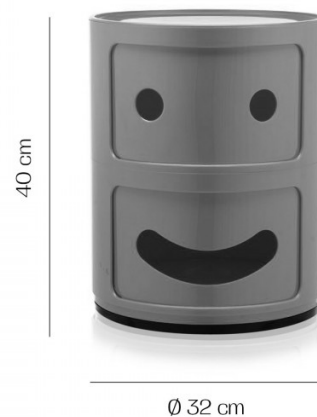

**Kartell**

**Kartell Componibili Smile  
Storage Unit**

LA9208/WK

SOURCE: <https://www.davidvillagelighting.co.uk/product/Kartell-Componibili-Smile-Storage-Unit/18471>

**PRODUCT DESCRIPTION**

**Componibili Smile by Kartell**

The Componibili Smile collection are available in a red metallic colour and you can select between 3 emojis. This Componibili is the same size as the classic [2 compartment Componibili](#) and can be combined with others and stacked on top of others, if you wish to create your own unit. Its an ideal choice for a children's room or if you wish to add a vibrant kick into your home's decor.

**PRODUCT SPECIFICATION**

**Dimensions:** 40cm height  
Ø 32cm

**For all sales and technical enquiries, please contact:**

+44 (0)114 263 4266

info@davidvillagelighting.co.uk

www.davidvillagelighting.co.uk