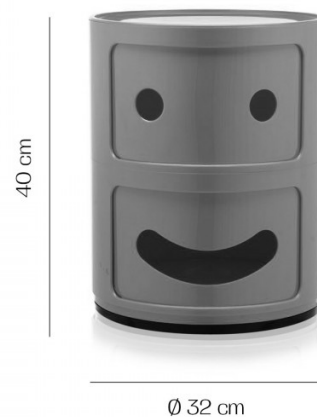

**Kartell**

**Kartell Componibili Smile  
Storage Unit**

LA9208/WK

SOURCE: <https://www.davidvillagelighting.co.uk/product/Kartell-Componibili-Smile-Storage-Unit/18471>

**PRODUCT DESCRIPTION**

**Kartell Componibili Smile Storage Unit**

While retaining its original design by Anna Castelli Ferrieri, the iconic Kartell Componibili storage unit underwent a makeover by Italian designer Fabbio Novembre. Fabbio added a playful kick to the classic design, with the use of emojis. The Kartell Componibili Smile has the same holes, used to open each compartment, re-positioned to form the eyes or mouth opening.

The Componibili Smile collection are available in a red metallic colour and you can select between 3 emojis. This Kartell Componibili is the same size as the classic [2 compartment Componibili](#) and can be combined with others and stacked on top of others, if you wish to create your own unit. Its an ideal choice for a children's room or if you wish to add a vibrant kick into your home's decor.

**PRODUCT SPECIFICATION**

**Dimensions:** Height: 40cm  
Ø 32cm

**For all sales and technical enquiries, please contact:**

+44 (0)114 263 4266

info@davidvillagelighting.co.uk

www.davidvillagelighting.co.uk