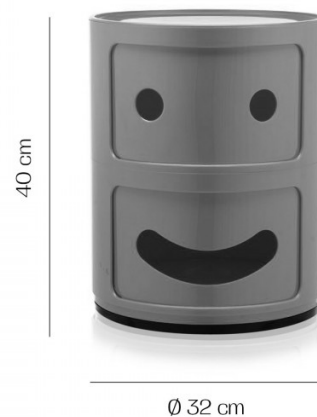

Kartell

**Kartell Componibili Smile
Storage Unit**

LA9208/WK

SOURCE: <https://www.davidvillagelighting.co.uk/product/Kartell-Componibili-Smile-Storage-Unit/18471>

PRODUCT DESCRIPTION

Componibili Smile by Kartell

The Componibili Smile collection are available in a red metallic colour and you can select between 3 emojis. This Componibili is the same size as the classic [2 compartment Componibili](#) and can be combined with others and stacked on top of others, if you wish to create your own unit. Its an ideal choice for a children's room or if you wish to add a vibrant kick into your home's decor.

PRODUCT SPECIFICATION

Dimensions: 40cm height
Ø 32cm

For all sales and technical enquiries, please contact:

+44 (0)114 263 4266

info@davidvillagelighting.co.uk

www.davidvillagelighting.co.uk