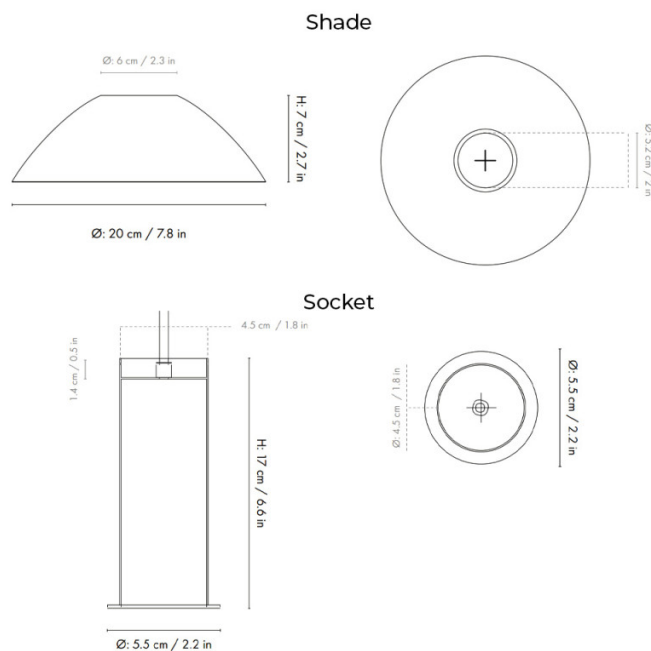

Ideal for use as a statement piece above dining areas or in entryways, the high socket version provides a more elongated silhouette that enhances the presence of the fixture. Its included 3-metre fabric-covered cord ensures flexibility in installation, while the dimming compatibility allows you to adjust the lighting to match the mood of your space.

Please note, this product is also available in a [Low Socket](#) version, a [Bell Socket](#) version and a [Brass Shade](#) version.

PRODUCT SPECIFICATION

Light Source: 1 x Max 13W LED E27 (Excluded)

IP Code: 20

Dimming: Dimmable via mains phase dimming.

Dimensions: Socket Height: 17cm
Socket: Ø5.5cm
Shade Height: 7cm
Shade: Ø20cm

Cable Length: 300cm

For all sales and technical enquiries, please contact:

+44 (0)114 263 4266