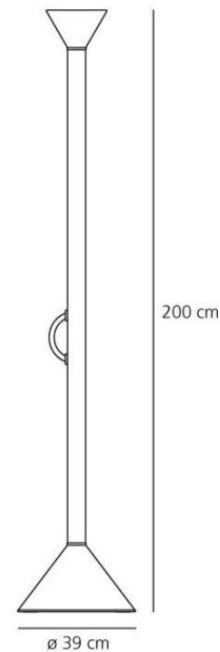

Artemide

Artemide Callimaco LED Floor Lamp

LA5082

SOURCE: <https://www.davidvillagelighting.co.uk/product/Artemide-Callimaco-LED-Floor-Lamp/18456>

PRODUCT DESCRIPTION

Designer: Ettore Sottsass

Artemide Callimaco LED Floor Lamp

Ettore Sottsass designed Callimaco in the early 80s for Artemide and has since then been retouched to include integrated LED. Among the most iconic designs of Artemide, the lamp takes its name from Callimaco (or Callimachus; Greek: ??????????), who was a poet, scholar and critic at the Library in Alexandria during the 4th century BC. Ettore was a royalty in Italian design of the 20th century and the founder of the Memphis collection.

The Artemide Callimaco Floor Lamp is a fusion of contrast lighting and industrial design, composed of various shapes and colours. The lamp lacks all unnecessary parts and strips down to pure functionality. Callimaco comes with an integrated touch dimmer on the stem, allowing you to easily dim the illumination and create an ambience that is right for you and your space. A small polished chrome handle, at the middle of the lamp, is the finishing touch to the simplicity of the design and adds a unique feature.

PRODUCT SPECIFICATION

Light Source: 45W, 2700K, 3225 Lumens

IP Code: 20

Dimming: Integrated dimmer on the product.

Dimensions: Height: 200cm
Base: Ø39cm

For all sales and technical enquiries, please contact: