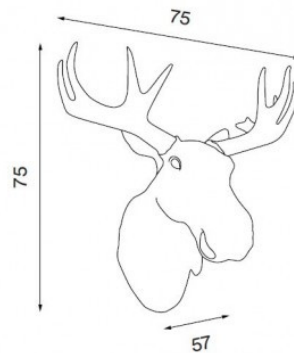

### Northern Moo Wall Light

The Moo Wall Light is a delightfully kitsch sculptural piece from designers Ove Rogne and Trond Svendgard. The full-scale wall-mounted Norwegian moose head is rated IP 44, making it perfect for display indoors or outdoors. The lamp's body is made of polyresin, which diffuses light from within into a soft glow. The warm light from The Moo Wall Light creates a welcoming atmosphere as well as an eye-catching and artistic display in the room.

## PRODUCT SPECIFICATION

**Light Source:** **Main Body:** 2 x Max 7W E27 (included)  
**Horns:** 2 x Max 5.5W E14 (included)

**IP Code:** 44

**Dimming:** In line on/off switch included on cable.

**Dimensions:** Height: 75cm  
 Width: 75cm  
 Depth: 57cm  
 Cable Length: 190cm