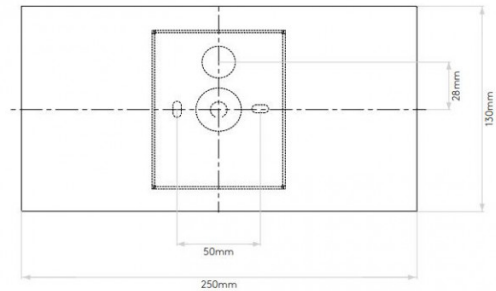

PRODUCT SPECIFICATION

Light Source: 1 x Max 60W E14/SES (excluded)

IP Code: 20

Dimming: Dimmable via mains phase dimming.

Dimensions: Height: 13cm
Width: 25cm
Depth: 16cm

For all sales and technical enquiries, please contact: