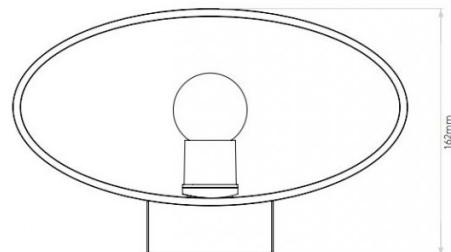

astro

Astro Tokyo Wall Light

LA5008

SOURCE: <https://www.davidvillagelighting.co.uk/product/Astro-Tokyo-Wall-Light/18330>

PRODUCT DESCRIPTION

Astro Tokyo Wall Light

An interior light, the Tokyo has a white glass diffuser curved into an oval shape. As such, Tokyo emits light both down and above and can be dimmed when used with a compatible light source.

The wall light is suitable to be installed in bathrooms (strictly zone 3), and it's also suitable for mounting on flammable material. Tokyo is complemented by polished chrome details at the base of the light.

PRODUCT SPECIFICATION

Light Source: 1 x Max 60W E14/SES (excluded)

IP Code: 20

Dimming: Dimmable via mains phase dimming.

Dimensions: Height: 13cm
Width: 25cm
Depth: 16cm

For all sales and technical enquiries, please contact: