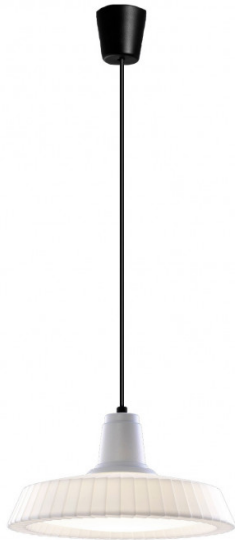

Bover Marietta Outdoor LED Pendant

LA4995

SOURCE: <https://www.davidvillagelighting.co.uk/product/Bover-Marietta-Outdoor-LED-Pendant/18303>

PRODUCT DESCRIPTION

Designer: Joana Bover

Bover Marietta LED Outdoor Pendant Light

The Marietta LED outdoor pendant is a contemporary, enveloping and decorative light designed by Joana Bover. The lampshade is made from white polyethylene, making it suitable for the outdoors and has a textured and wave-like design that is chic and stylish. The warm glow is nicely diffused and produces a downward directed light that is perfect for putting over tables in patios and terraces.

Perfect for many settings, the Marietta LED outdoor pendant light can be used in home gardens or commercial exteriors to provide needed light under the dark sky. The classic design and sleek, clean lines make this pendant universal and will stand the test of time. The pendant light also comes with an integrated LED light source making it long-lasting and environmentally friendly and is dimmable to create the atmosphere you want.

PRODUCT SPECIFICATION

- Light Source:** 8W, 2700K, 664 Lumens
- IP Code:** 66
- Dimming:** Dimmable via Triac dimming.
- Dimensions:** Shade: Ø31.5cm
Shade Height: 15.6cm
Maximum Drop: 200cm
Ceiling Rose: Ø7cm