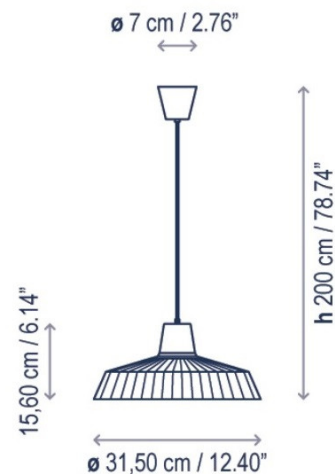

PRODUCT SPECIFICATION

- Light Source:** 8W, 2700K, 664 Lumens
- IP Code:** 66
- Dimming:** Dimmable via Triac dimming.
- Dimensions:** Shade: Ø31.5cm
Shade Height: 15.6cm
Maximum Drop: 200cm
Ceiling Rose: Ø7cm