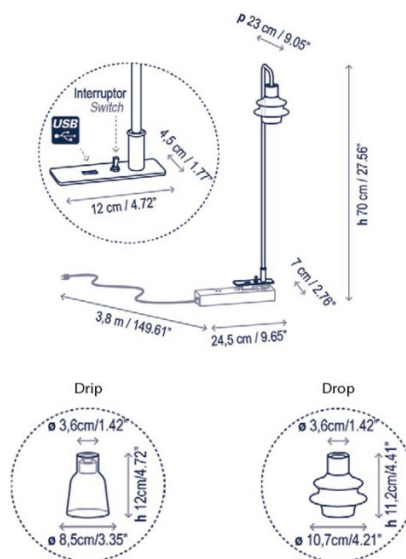

The Drip/Drop M/70 LED Table Lamp by Bover is the definition of functionality - this table lamp is fitted directly into the table, with the base taking up as little space as possible. The shade is available in two shapes, Drip or Drop, which both boast very individual personalities. The Drip shade consists of straight lines and a slender design, letting the base of the lamp take the spotlight. Drip is constructed from borosilicate glass, resulting in a bright but ambient emission of light, with the LED light source easily leaking through the glass. The Drop shade is more confident, it harbours distinctive curves and is a true eye catcher, the Drop shade is constructed from frosted glass, emitting a beautiful light that is much more diffused than with the Drip - yet still functional.

PRODUCT SPECIFICATION

Light Source: 3W, 2700K, 345 Lumens

IP Code: 20

Dimming: Non-dimmable

Dimensions: Drip M70
 Height: 70cm
 Shade: Ø8.5cm
 Depth: 23cm
 Cable Length: 380cm

Drop M70
 Height: 70cm
 Shade: Ø10.7cm
 Depth: 23cm
 Cable Length: 380cm