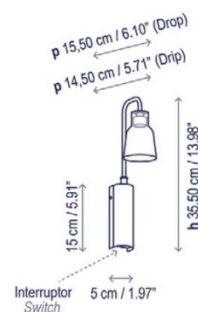

PRODUCT SPECIFICATION

Light Source: 3W, 2700K, 345 Lumens

IP Code: 20

Dimming: Non-dimmable

Dimensions: **Drip A/02**

Height: 35.5cm
Shade: Ø8.5cm
Shade Height: 12cm
Depth: 14.5cm

Drop A/02

Height: 35.5cm
Shade: Ø10.7cm
Shade Height: 11.2cm
Depth: 15.5cm