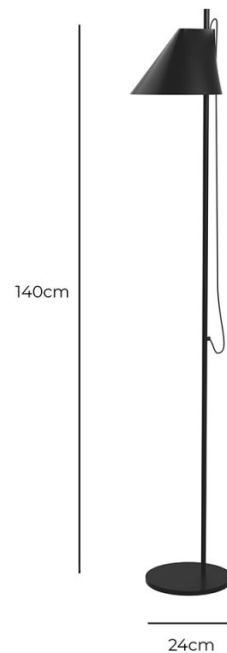

A personal floor lamp which is functional, taking up minimal space. The designers worked hard to design a light that can be moved in every way along its axis, rotate, incline or move up and down. The diffuser emits a direct downlight, glare-free, but a slim opening at the top allows for some light to escape and provide a warm ambience around it. The Yuh floor lamp is available in an all-black or all-white colour, as well as in a black/brass or white/brass finish with a matching marble base. The switch and dimmer is located at the top of the stem and functions also as a timer to automatically turn off the light at 0hrs/4hrs/8hrs.

PRODUCT SPECIFICATION

Light Source: 10W, 2700K, 446 Lumens

IP Code: 20

Dimming: Integrated dimmer on the product.

Dimensions: Height: 140cm
Base: Ø24cm
Cable Length: 250cm

For all sales and technical enquiries, please contact: