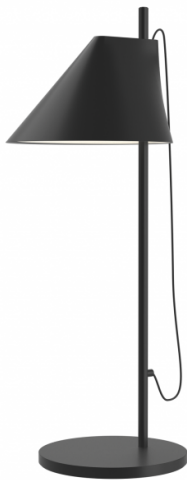

louis poulsen

Louis Poulsen Yuh LED Table Lamp

LA4951T

SOURCE: <https://www.davidvillagelighting.co.uk/product/Louis-Poulsen-Yuh-LED-Table-Lamp/18264>

PRODUCT DESCRIPTION

Designer: GamFratesi

Louis Poulsen Yuh Table Lamp

A lamp with a background, the Louis Poulsen Yuh Table Lamp was designed by GamFratesi, a duo of architects, based on thorough research on the iconic Danish designers Poul Henningsen and inspired by Arne Jacobsen. The Yuh takes some of its elements from the [AJ lamp](#); the geometry of the shade, the angle and the alignment with the floor give it a bit of a sculptural or even architectural component.

The Yuh is meant to be personal; it's flexible so that you can adapt it whichever way you want. You can incline, rotate, raise, or lower the diffuser and using a built-in dimmer, you can adjust the brightness to your liking. The angle of the diffuser can be adjusted to direct the light where you need it, while a slim opening at the top allows for some light to escape and illuminate the lamp itself. The Yuh Table Lamp is available in an all-black or all-white finish with an aluminium base, while the white/brass or black/brass finish option comes with a matching colour marble base. Dimmer and switch are located at the top part of the tube, which can also act as a timer function to turn the light off after 0hrs/4hrs/8hrs.