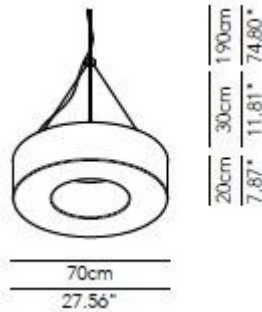

Lamps excluded: 6 x E27 42W

For further details on pricing, lamp options & sizes please [contact us](#).

IP Code: 31

Lamp type:

Halogen Energy Saver

E27

42 Watt

For all sales and technical enquiries, please contact: