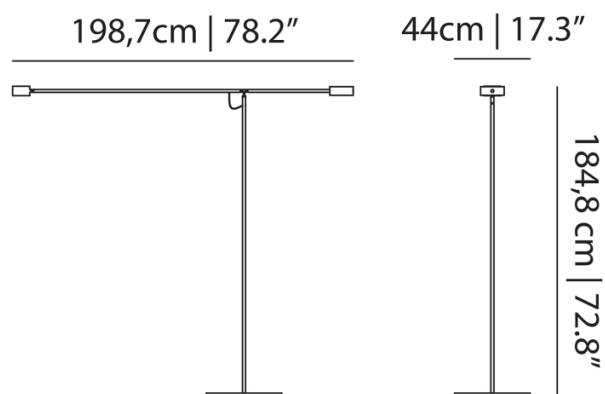

Designer: Marcel Wanders

IP Code: 20

Dimming: In line dimmer included on cable.

Dimensions:

184.8 cm height

44 cm width

198.7 cm length

350 cm cable length