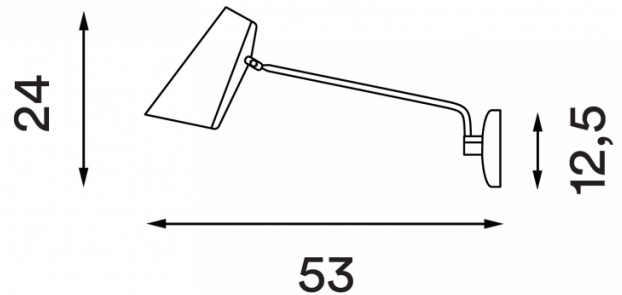

## PRODUCT SPECIFICATION

- Light Source:** 1 x Max 11W LED E27 (excluded)
- IP Code:** 20
- Dimming:** In-line on/off switch included on cable.
- Dimensions:**
  - Depth: 53cm
  - Height: 24cm
  - Wall Mount Height: 12.5cm
  - Cable Length: 200cm