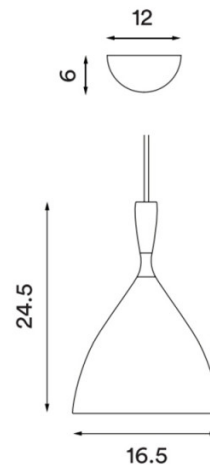

## PRODUCT SPECIFICATION

**Light Source:** 1 x Max 60W E27 (excluded)

**IP Code:** 20

**Dimming:** Dimmable via mains phase dimming.

**Dimensions:** Shade: Ø16.5cm  
Shade Height: 24.5cm  
Ceiling Canopy: 12 x 6cm  
Cable Length: 370cm