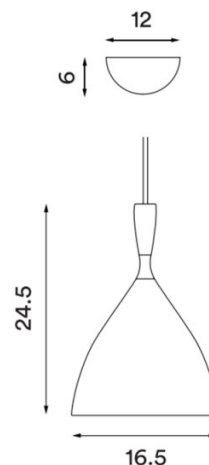

## PRODUCT SPECIFICATION

**Light Source:** 1 x Max 60W E27 (excluded)

**IP Code:** 20

**Dimming:** Dimmable via mains phase dimming.

**Dimensions:** Shade: Ø16.5cm  
Shade Height: 24.5cm  
Ceiling Canopy: 12 x 6cm  
Cable Length: 370cm