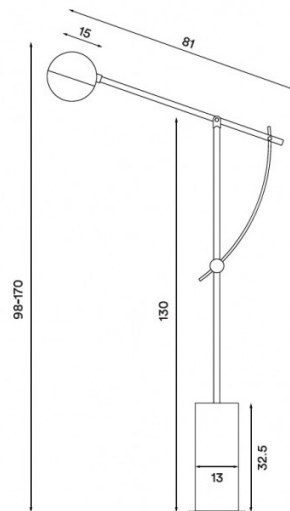

Northern Northern Balancer Floor Lamp

LA4911

SOURCE: <https://www.davidvillagelighting.co.uk/product/Northern-Balancer-Floor-Lamp/18198>

PRODUCT DESCRIPTION

Designer: Yuue

Northern Balancer Floor Lamp

The Northern Balancer Floor Lamp was designed by design duo Yuue. The heavy base of The Balancer acts as an anchor for the lamp with the shade as the counterbalance; conveying the inspiration behind the lamp's name. The Balancer Floor Lamp features a sleek, geometric profile. The frame is manufactured using black, powder-coated steel which acts as a striking contrast against the light that emanates from the diffuser. The frosted, globe-shaped diffuser filters light into a glare-free glow that surrounds the lamp.

PRODUCT SPECIFICATION

Light Source: 1 x Max 60W E27 (excluded)

IP Code: 20

Dimming: In-line dimmer included on cable.

Dimensions: Height: 98-170cm
 Arm Length: 81cm
 Shade: Ø15cm
 Base: Ø32.5cm
 Base Width: 13cm
 Base Height: 32.5cm
 Cable Length: 200cm