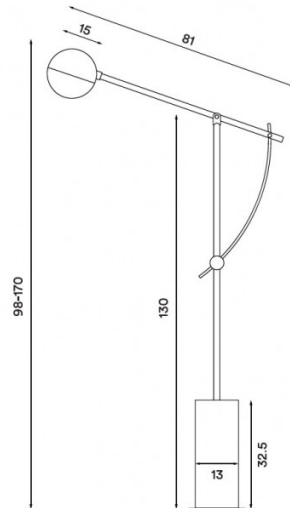

Northern Northern Balancer Floor Lamp

LA4911

SOURCE: <https://www.davidvillagelighting.co.uk/product/Northern-Balancer-Floor-Lamp/18198>

PRODUCT DESCRIPTION

Designer: Yuue

Northern Balancer Floor Lamp

The Northern Balancer Floor Lamp was designed by design duo Yuue. The heavy base of The Balancer acts as an anchor for the lamp with the shade as the counterbalance; conveying the inspiration behind the lamp's name. The Balancer Floor Lamp features a sleek, geometric profile. The frame is manufactured using black, powder-coated steel which acts as a striking contrast against the light that emanates from the diffuser. The frosted, globe-shaped diffuser filters light into a glare-free glow that surrounds the lamp.

PRODUCT SPECIFICATION

- Light Source:** 1 x Max 60W E27 (excluded)
- IP Code:** 20
- Dimming:** In-line dimmer included on cable.
- Dimensions:**
 - Height: 98-170cm
 - Arm Length: 81cm
 - Shade: Ø15cm
 - Base: Ø32.5cm
 - Base Width: 13cm
 - Base Height: 32.5cm
 - Cable Length: 200cm