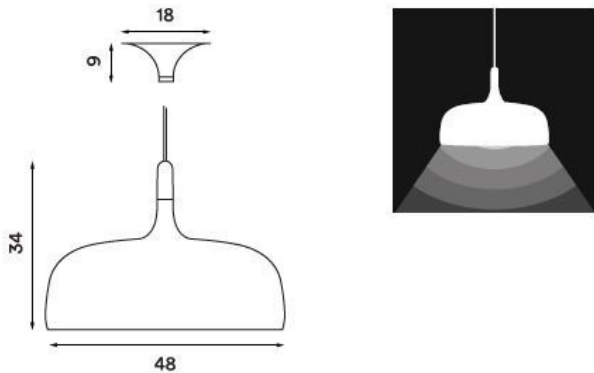

Northern Acorn Pendant

LA4910

SOURCE: <https://www.davidvillagelighting.co.uk/product/northern-acorn-pendant/18197>

Northern

Northern Acorn Pendant.

Acorn's streamlined shape was inspired by a natural form, giving it organic contours and an understated profile. The shade resembles the empty shell of an acorn, which becomes hollow once the ripened nut has broken free. Like an acorn's stem, the top of the shade tapers into a tactile shape. Streamlined and sophisticated, the lamp is suspended from the ceiling by a silk cord that conceals the power cable inside it. The lamp attaches to the ceiling with ceiling canopy crafted in the same style as the shade.

Wooden parts: Light beech or dark walnut (both colours are included)

Lamp excluded.

IP Code: 20

Dimming: Dimmable via mains phase dimming.

Colour: White

Grey

Black

David
Village
Lighting