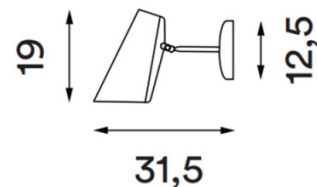

Please Note: The Birdy Wall Light comes with a cable and plug as standard, so it must be installed near a socket. The light can be hardwired by a qualified electrician and is supplied with a semi-transparent cover piece for the wire hole.

PRODUCT SPECIFICATION

Light Source: 1 x Max 11W E27 LED (excluded)

IP Code: 20

Dimming: In-line on/off switch included on cable.

Dimensions: Depth: 31.5cm
Height: 19cm
Base: 12.5cm
Cable Length: 200cm

For all sales and technical enquiries, please contact: