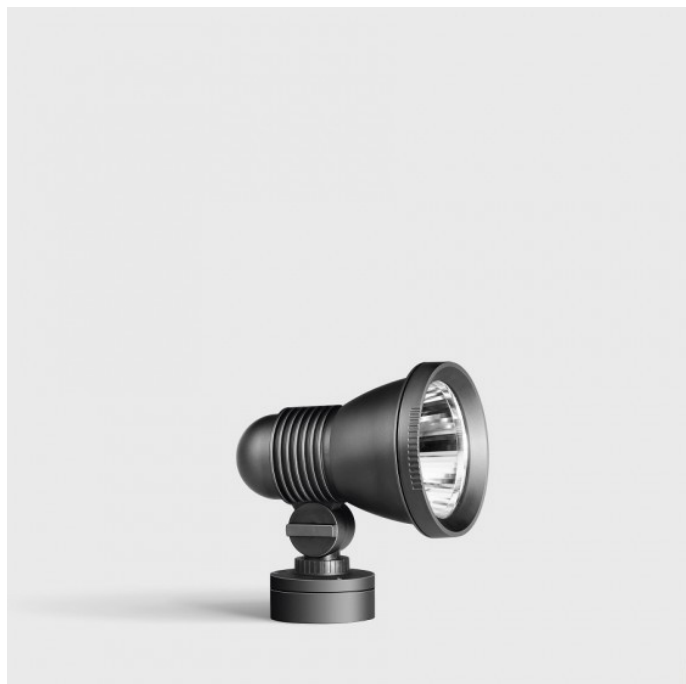

Bega 84259 Floodlight

LA4906

SOURCE: <https://www.davidvillagelighting.co.uk/product/Bega-84259-Floodlight/18189>

PRODUCT DESCRIPTION

Bega 84259 Floodlight

Symmetrical wide beam light distribution. Floodlight for permanent installation. These floodlights are ideal for use with LED lamps. The long service life and the high luminous efficiency of the lamps guarantee maintenance-friendly and cost-effective operation of these floodlights. Their operation without tools and the many different possible uses make them practical illumination devices around the house and in the garden.

Floodlight with broad spread light distribution for permanent installations on a wall, under a ceiling or on a pillar. For floodlighting plants, walls and other surfaces.

Materials:

- Floodlight made of glass-fibre reinforced polyamide
- Clear safety glass
- Silicone gasket
- Reflector made of anodised pure aluminium
- Rotation range of floodlight 325°

Part supply guarantee: 20 years

PRODUCT SPECIFICATION

- Light Source:** 1 x Max 8W E27 LED (included)
- IP Code:** 65
- Dimming:** Dimmable via mains phase dimming.
- Dimensions:** 15cm shade diameter
9cm base diameter
21.5cm height