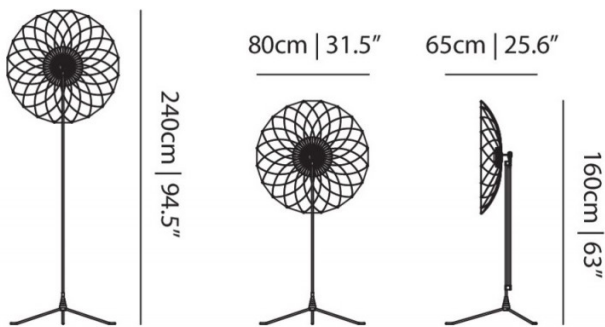

The lamp can instantly change the atmosphere and create a playful game of shadows and light when facing the ceiling or wall. A light meant to also mesmerise you with its stunning and elaborate design, bring entertainment into any interior. Filigree has an adjustable height, maximum 240 cm, and can also be adjusted in direction. This allows you to point the lamp towards any desired direction, and highlight any features or spaces around it.

Designer: Rick Tegelaar

IP Code: 20

Dimming: In line dimmer included on cable.

Dimensions:

80 cm width

65 cm depth

160-240 cm adjustable height

300 cm cable length