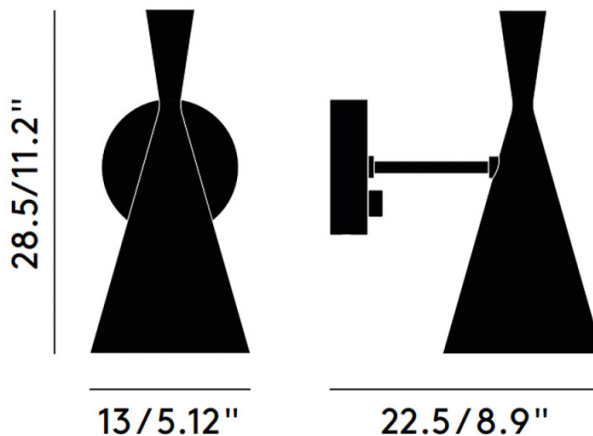

PRODUCT SPECIFICATION

Light Source: 1 x Max 42W E14 (excluded)

IP Code: 20

Dimming: Integrated dimmer on the product.

Dimensions: Shade: Ø13cm
Depth: 22.5cm
Length: 28.5cm

For all sales and technical enquiries, please contact: