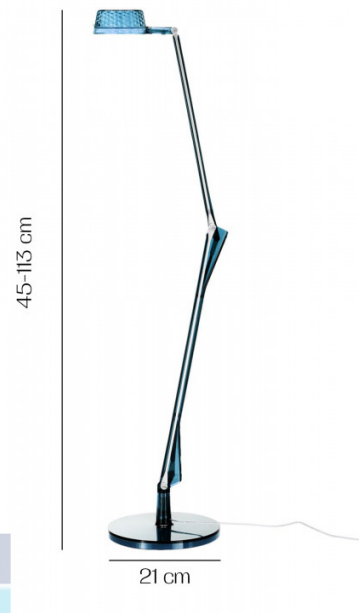

Kartell

**Kartell Aledin Dec LED Table
Lamp**

LA4871

SOURCE: <https://www.davidvillagelighting.co.uk/product/kartell-aledin-dec-led-table-lamp/18084>

PRODUCT DESCRIPTION

Designer: Alberto & Francesco Meda

Aledin Dec by Kartell

Part of the Aledin collection, designed by Alberto and Francesco Meda, the Dec with its distinct diffuser becomes a colourful presence in the room. The Dec light has a cone shaped diffuser, emitting a wide array of light and a bit more atmospheric than its sibling the Aledin Tec.

The polycarbonate aluminium rods contained within the arms provide the power to the LED light source, instead of the conventional wire running through the arm, either externally or internally. The highest dimming setting is class 3, where the Dec light will be emitting about 600 lumens.

You can select your Aledin Dec desk lamp and choose from 5 colour options, Amber, Blue, Crystal, Fume or Green.

PRODUCT SPECIFICATION

- Light Source:** 5.6W, 2700K
- IP Code:** 20
- Dimming:** Integrated dimmer on the product.
- Dimensions:** 21 cm base
48-113 cm arm length