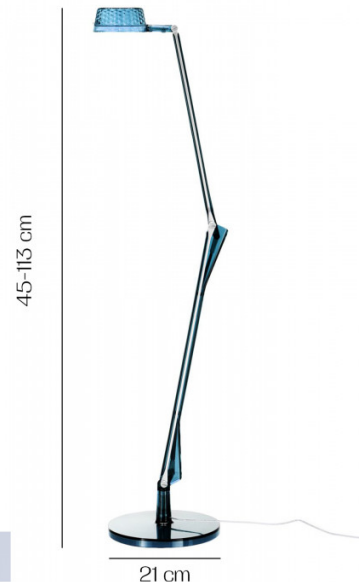

Kartell

**Kartell Aledin Dec LED Table
Lamp**

LA4871

SOURCE: <https://www.davidvillagelighting.co.uk/product/Kartell-Aledin-Dec-LED-Table-Lamp/18084>

PRODUCT DESCRIPTION

Designer: Alberto & Francesco Meda

Aledin Dec by Kartell

Part of the Aledin collection, designed by Alberto and Francesco Meda, the Dec with its distinct diffuser becomes a colourful presence in the room. The Dec light has a cone shaped diffuser, emitting a wide array of light and a bit more atmospheric than its sibling the Aledin Tec.

The polycarbonate aluminium rods contained within the arms provide the power to the LED light source, instead of the conventional wire running through the arm, either externally or internally. The highest dimming setting is class 3, where the Dec light will be emitting about 600 lumens.

You can select your Aledin Dec desk lamp and choose from 5 colour options, Amber, Blue, Crystal, Fume or Green.

PRODUCT SPECIFICATION

- Light Source:** 5.6W, 2700K
- IP Code:** 20
- Dimming:** Integrated dimmer on the product.
- Dimensions:** 21 cm base
48-113 cm arm length