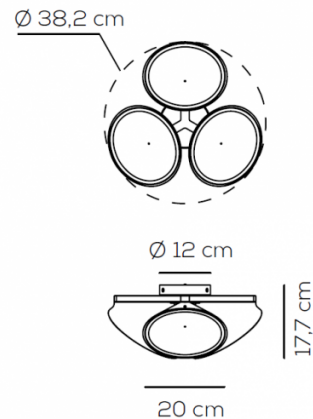

Browse through the [Orchid Collection](#), and select your favourite. The collection includes a floor lamp, a vertical and a horizontal light and a single wall/ceiling light.

PRODUCT SPECIFICATION

- Light Source:** 3 x 10W, 3000K, 800 lumens
- IP Code:** 20
- Dimming:** Dimmable via mains phase dimming.
- Dimensions:**
 - Ø 38.2 cm
 - Ø 20 cm individual light
 - 17.7 cm height
 - Ø 12 cm ceiling plate