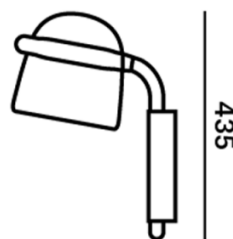

## PRODUCT SPECIFICATION

**Light Source:** **Small:** 2.5W, 2700K, 106 Lumens  
**Medium:** 7.7W, 2700K, 327 Lumens

**IP Code:** 20

**Dimming:** Integrated dimmer on the product.

**Dimensions: Small:**  
Depth: 34cm  
Height: 43.5cm

**Medium:**  
Depth: 42cm  
Height: 47cm

Small:

Medium:

340

420

**For all sales and technical enquiries, please contact:**

+44 (0)114 263 4266

[info@davidvillagelighting.co.uk](mailto:info@davidvillagelighting.co.uk)