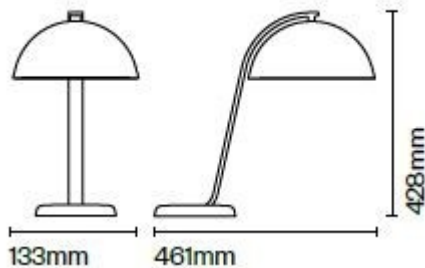

David
Village
Lighting

For all sales and technical enquiries, please contact:

+44 (0)114 263 4266

info@davidvillagelighting.co.uk

www.davidvillagelighting.co.uk