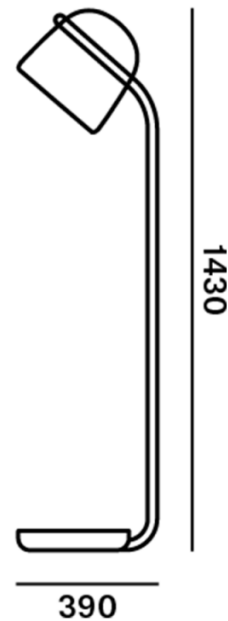

BROKIS®

Brokis Mona LED Floor Lamp

LA4827

SOURCE: <https://www.davidvillagelighting.co.uk/product/Brokis-Mona-LED-Floor-Lamp/18021>

PRODUCT DESCRIPTION

Designer: Lucie Koldova

Brokis Mona LED Floor Lamp

A sculptural centrepiece for modern interiors, the Brokis Mona LED Floor Lamp brings Lucie Koldova's bold design language to a larger format. A smooth, hand-blown glass shade is traversed by a horizontal LED tube that emits a warm, decorative glow. The slim metal base and structural arm provide visual grounding, creating a sophisticated silhouette ideal for open-plan spaces or statement corners.

This floor lamp can be provided as a dimmable version. Please [contact us](#) for more information and pricing.

PRODUCT SPECIFICATION

Light Source: 13W, 2700K, 327 Lumens

IP Code: 20

Dimming: Integrated on/off switch on the product.

Dimensions: Height: 143cm
Base: Ø39cm
Cable Length: 120cm

For all sales and technical enquiries, please contact:

+44 (0)114 263 4266

info@davidvillagelighting.co.uk

www.davidvillagelighting.co.uk