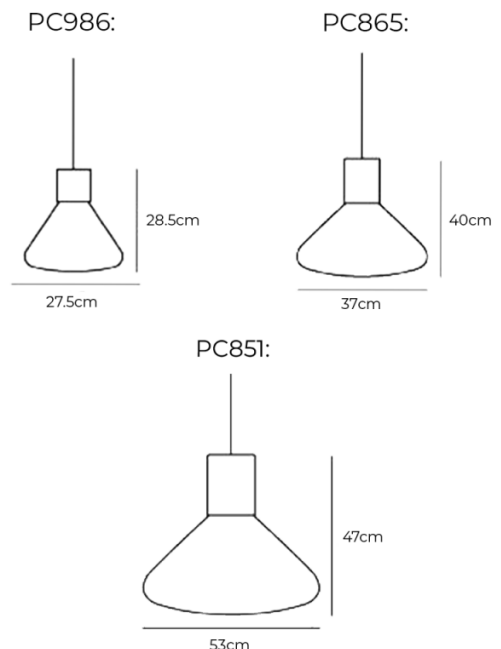

Please contact us for more information and pricing.

PRODUCT SPECIFICATION

Light Source: **PC986:** 1 x Max 3W E14 (excluded)
PC865, PC851: 1 x Max 5W E27 (excluded)

IP Code: 20

Dimming: Dimmable via Triac dimming.

Dimensions: **PC986:**
Ø27.5cm
Shade Height: 28.5cm

PC865:
Ø36cm
Shade Height: 40cm

PC851:
Ø53cm
Shade Height: 47cm

For all sales and technical enquiries, please contact:

+44 (0)114 263 4266

info@davidvillagelighting.co.uk