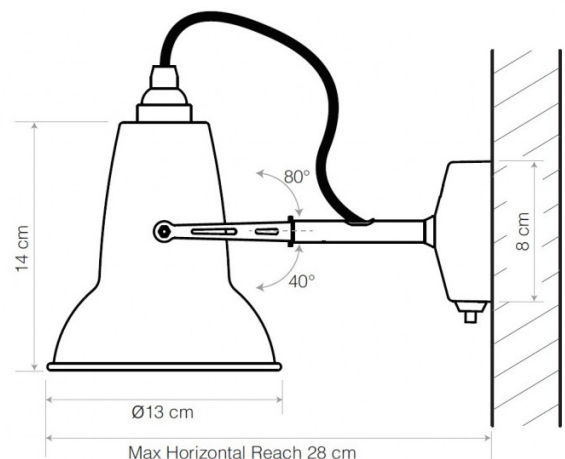

ANGLEPOISE®

Anglepoise Original 1227 Mini Ceramic Wall Light

LA4798

SOURCE: <https://www.davidvillagelighting.co.uk/product/Anglepoise-Original-1227-Mini-Ceramic-Wall-Light/17984>

PRODUCT DESCRIPTION

Designer: George Carwardine

Anglepoise Original 1227 Mini Ceramic Wall Light

The Anglepoise Original 1227 Mini Ceramic Wall Light is a directional wall light that exudes simplicity and elegance. The lamp features the same compact form as the [Original 1227 Mini Wall Light](#), reimagined with a bone china shade. The glossy shade is complemented by chrome-plated fittings, which add to the lamp's decorative appearance.

When illuminated, the ceramic shade turns translucent, casting a warm and atmospheric glow. While the 1227 Mini Ceramic Wall Lamp radiates a delicate sophistication, it maintains the functionality synonymous with the [Original 1227 Collection](#). The shade can be tilted and adjusted to direct light precisely where required. Display at a bedside for a functional reading light that adds a decorative touch to the room. Alternatively, install in rows lining the length of a hallway for a uniform glow that creates an inviting ambience.

PRODUCT SPECIFICATION

Light Source:	1 x Max 15W E14 LED (Excluded)
IP Code:	20
Dimming:	Integrated on/off switch on the product. Can be wired to an external light switch by a qualified electrician.
Dimensions:	Shade: Ø13cm Shade Height: 14cm Wall Plate: 8cm x 8cm Maximum Reach (from wall to shade): 28cm