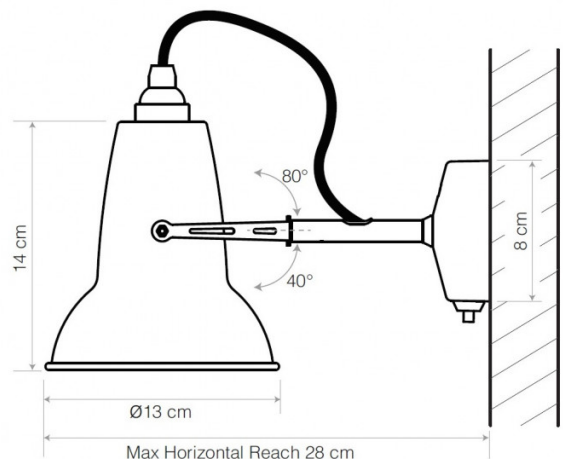

ANGLEPOISE®

Anglepoise Original 1227 Mini Ceramic Wall Light

LA4798

SOURCE: <https://www.davidvillagelighting.co.uk/product/Anglepoise-Original-1227-Mini-Ceramic-Wall-Light/17984>

PRODUCT DESCRIPTION

Designer: George Carwardine

Anglepoise Original 1227 Mini Ceramic Wall Light

A smaller version of the [Original 1227 wall light](#), the Original 1227 Mini Ceramic wall light is part of the wider [Anglepoise Mini Ceramic collection](#), a range of lights that bring the iconic Anglepoise design to a small scale whilst maintaining elegance and functionality.

With a beautiful bone china shade that is adjustable, the ceramic wall light turns translucent when switched, casting a warm and atmospheric glow. Well suited in both work and home settings, the 1227 Mini Ceramic wall lamp looks best along corridors or in an intimate space to create a pleasant ambience. With a new square wall plate compared to the usual circular base of Anglepoise's wall lights, this light also looks chic and modern, proving to be a completely timeless yet contemporary light that will impress all that encounter it.

PRODUCT SPECIFICATION

Light Source:	1 x Max 15W E14 LED (excluded)
IP Code:	20
Dimming:	Integrated on/off switch on the product. Can be wired to an external light switch by a qualified electrician.
Dimensions:	Shade: Ø13cm Shade Height: 14cm Wall Plate: 8cm x 8cm Maximum Reach (from wall to shade): 28cm