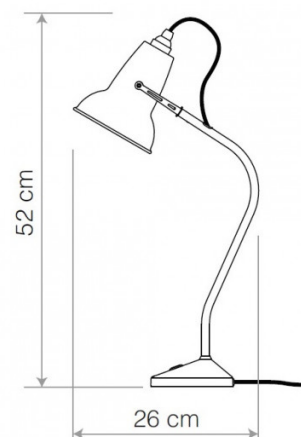

Anglepoise Original 1227 Mini Ceramic Table Lamp

Part of the [Anglepoise Original 1227 Mini](#) series, the Original 1227 Mini Ceramic Table Lamp features the same compact form that is synonymous with the range. The shade is crafted from bone china, giving the lamp a softer aesthetic than the original. This delicate appearance and small size make it a perfect fit for a bedside lamp, providing an effective reading light with a soft, ambient glow.

The Original 1227 Mini Ceramic Table Lamp features an integrated on/off switch on its base. The pyramid-shaped base is ergonomically weighted to provide balance and sturdiness. When switched on, the ceramic shade turns translucent, creating a warm glow that bathes the surrounding space. The chrome-plated fittings complement the glossy smoothness of the shade, while the grey fabric cables provide a subtle textural contrast.

PRODUCT SPECIFICATION

Light Source: 1 x Max 6W E27 LED (Included)

IP Code: 20

Dimming: Integrated on/off switch on the product.

Dimensions: Shade: Ø13cm
Shade Height: 14cm
Base: 13cm x 13cm
Height: 52cm
Cable Length: 180cm