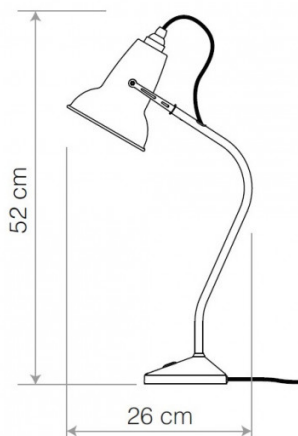

Designer: George Carwardine

IP Code: 20

Dimming: Integrated on/off switch on the product

Dimensions:

Ø13cm shade

14cm shade height

13cm x 13cm base

52cm height

180cm cable length

Colour: Pure White with Grey Cable Braid - 32235

**David
Village
Lighting**

For all sales and technical enquiries,
please contact:
+44 (0)114 263 4266
info@davidvillagelighting.co.uk
www.davidvillagelighting.co.uk