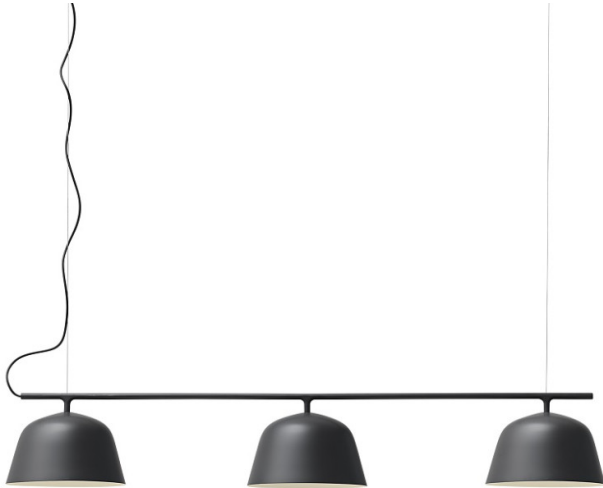

MUUTO

Muuto Ambit Rail Lamp

LA4796

SOURCE: <https://www.davidvillagelighting.co.uk/product/Muuto-Ambit-Rail-Lamp/17980>

PRODUCT DESCRIPTION

Designer: TAF Studio

Ambit Rail Lamp by Muuto

An extension to the [Ambit Collection](#), Muuto have developed a new interpretation of the quintessential billiard table lamp. Muuto's Ambit Rail is constructed out of three shades mounted onto a tube; a well-known yet charming typology which showcases what seems like a reformed, modernised chandelier. As with the rest of the Ambit Collection, the Ambit Rail is a lamp with lots of character, leaving a minimal yet striking impression which compliments a diverse set of surroundings.

The Muuto Ambit Rail was created with fluidity in mind - all joints and cables are hidden, and the supporting wires are remarkably thin, meaning the lamp appears seamlessly float in mid-air. Available in 5 colours, the Ambit Rail provides robust light that works great above a kitchen counter, bar or office desk.

PRODUCT SPECIFICATION

- Light Source:** 3 x Max 11W LED E14
- IP Code:** 20
- Dimming:** Dimmable via mains phase dimming.
- Dimensions:** Shade: Ø25cm
Length: 126cm
Height: 20cm
Cable Length: 400cm

For all sales and technical enquiries, please contact: