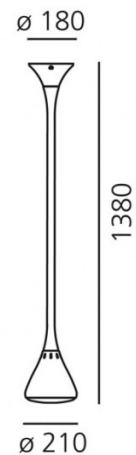

## PRODUCT SPECIFICATION

<b>Light Source:</b>	27W, 27000K, 1763 Lumens
<b>IP Code:</b>	20
<b>Dimming:</b>	Push to make/switch dimming, dimmable using push-to-make switches. Please consult your electrician; additional wiring may be required on-site.
<b>Dimensions:</b>	Ø21cm Length: 138cm Wall Fitting: Ø18cm